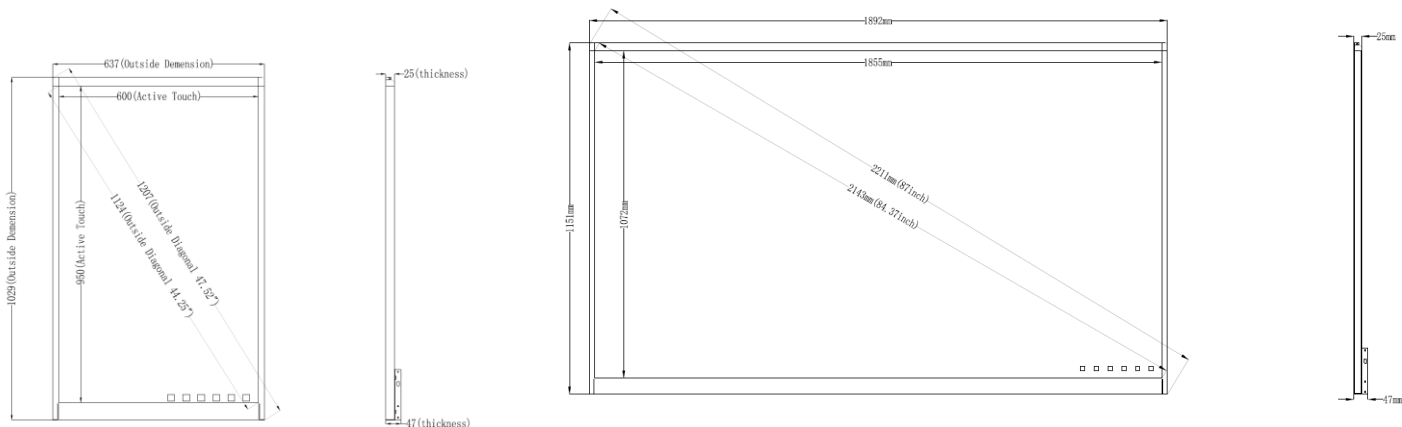

### Specification

Sensor technology	Infrared
Active area	42": 950 x 600 mm 84": 1072 x 1855 mm
Response object	Dry-erase pen
Points input	1
Material of surface	42": tempered glass / 84": ceramic
Application software	Supports iOS and Android download from Appstore
Data transfer	WiFi
Data format	.jpg, suitable for USB-stick
Devices support	32 pcs
Rating voltage	DC 5 V
Rating currency	380 mA
Power consumption	1,9 W (Work), 0,75 W (Stand by)

### Dimensions and weight

Product Dimensions	42": 1029 x 637 x 25 mm (without stand) 84": 1151 x 1892 x 25 mm $\pm$ 2 mm
Package Size	42": 1155 x 775 x 200 mm (one box for eChart and mobile stand) 84": 1320 x 2030 x 150mm $\pm$ 2 mm
Weight Net/Gross	42": approx. 9 kg (only eChart)/ 22 kg +/- 1 kg 84": approx. 23 kg / 37 kg +/- 2 kg